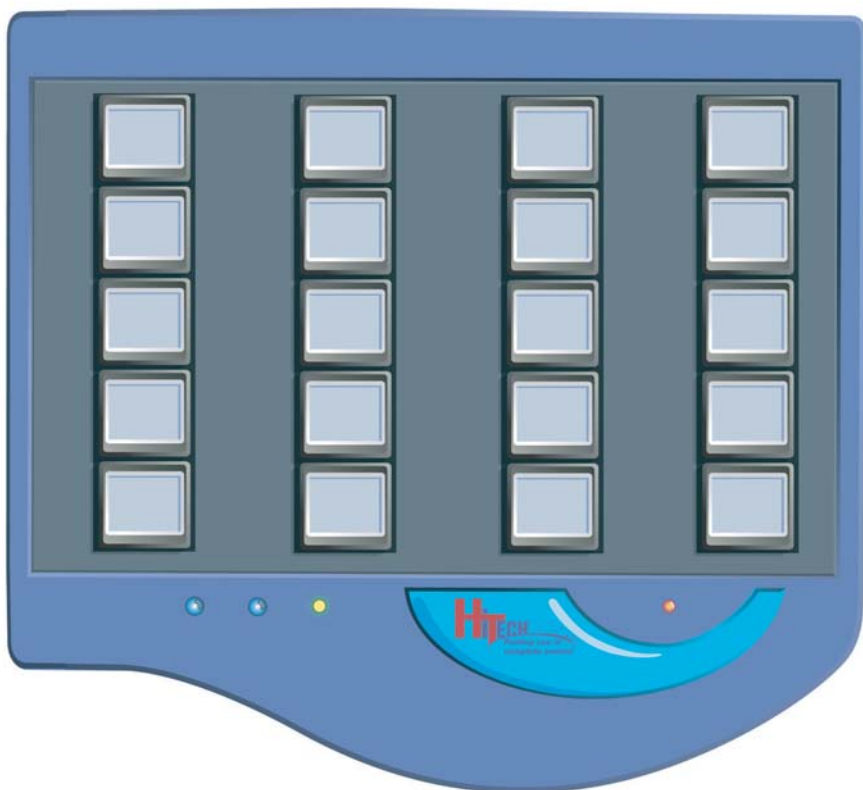

230 mm

175 mm

This image is full scale when printed on A3 media

Medium sized case examples

Available components:

- Rotary encoder, fully programmable HAPTIC technology
- LCD keys, 64 x 32 matrix display, backlight colour and brightness programmable
- LEDs colour selectable
- Selection of switches - and key caps - internally illuminated, windowed etc
- Custom body and front panel colours
- Custom silk screening and logo insert
- Custom back panel connectors
- Single or Dual external power supplies
- T-bar available
- With or without display